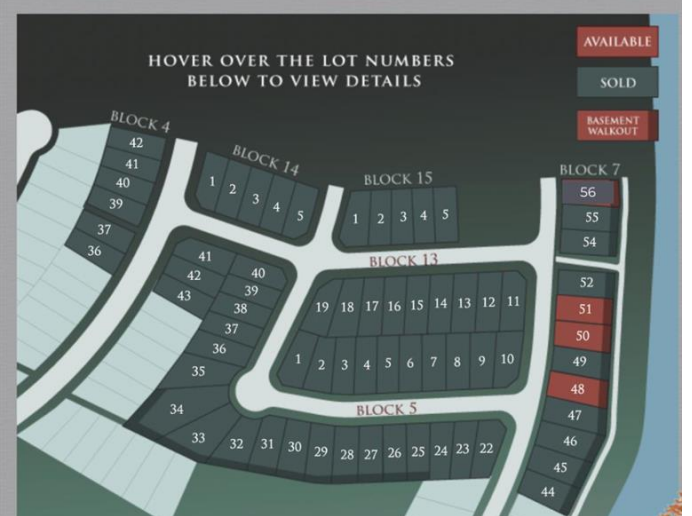

\$125,386 - 8630 72 Avenue, Grande Prairie

MLS® #A2095353

\$125,386

0 Bedroom, 0.00 Bathroom,
Land on 0.10 Acres

Signature Falls, Grande Prairie, Alberta

Welcome home to Signature Falls! Community and family oriented lots located near a park, walking trails and schools. Build your dream home here! Plenty of lots to choose from. Call your Realtor today to find out more!

Essential Information

MLS® #	A2095353
Price	\$125,386
Bathrooms	0.00
Acres	0.10
Type	Land
Sub-Type	Residential Land
Status	Active

Community Information

Address	8630 72 Avenue
Subdivision	Signature Falls
City	Grande Prairie
County	Grande Prairie
Province	Alberta
Postal Code	T8X 0N9

Additional Information

Date Listed	November 27th, 2023
Days on Market	529
Zoning	RG

Listing Details

PHASE 1 LOT PLANS

Signature Land Detailed Map
DISCLAIMER: Lot Prices and Dimensions are not guaranteed to be accurate, please confirm all information before purchasing.