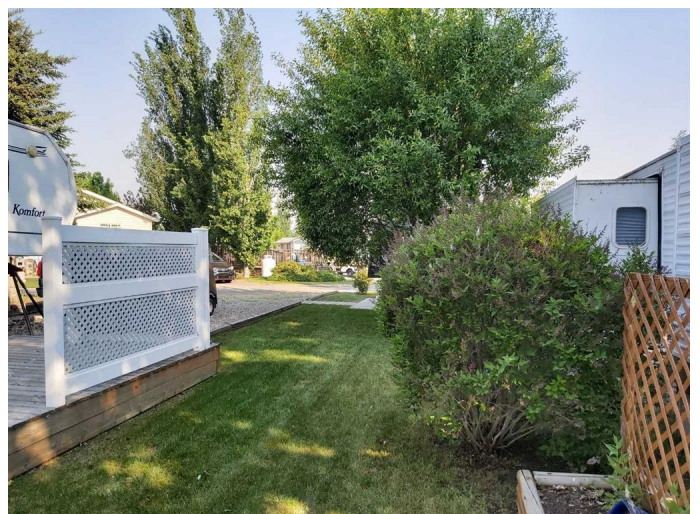

$179,900 - 35468 Range Road 30 #3083, Rural Red Deer County

MLS® #A2229049

$179,900

0 Bedroom, 0.00 Bathroom,
Land on 0.07 Acres

Gleniffer Lake, Rural Red Deer County,
Alberta

Welcome to the sought-after community of Gleniffer Lake Resort. This rare opportunity to settle on an undeveloped golf course lot with a private view allows for future development to your specification, cottage/park model or your permanent retirement home. The lot has a large deck, shed and a 29-foot fifth wheel allowing time to enjoy the summer months while deciding your next move. The resort provides many activities! Spectacular Golf course, boat launch with marina, indoor and outdoor pools with hot tubs, club house, Landing Restaurant, pickleball, tennis courts, exercise facility and much much more!! The resort is a short drive to Red Deer with amenities available in Spruce View and surrounding communities. Don't Delay confirm your appointment today.

Essential Information

MLS® #	A2229049
Price	$179,900
Bathrooms	0.00
Acres	0.07
Type	Land
Sub-Type	Residential Land
Status	Active

Community Information